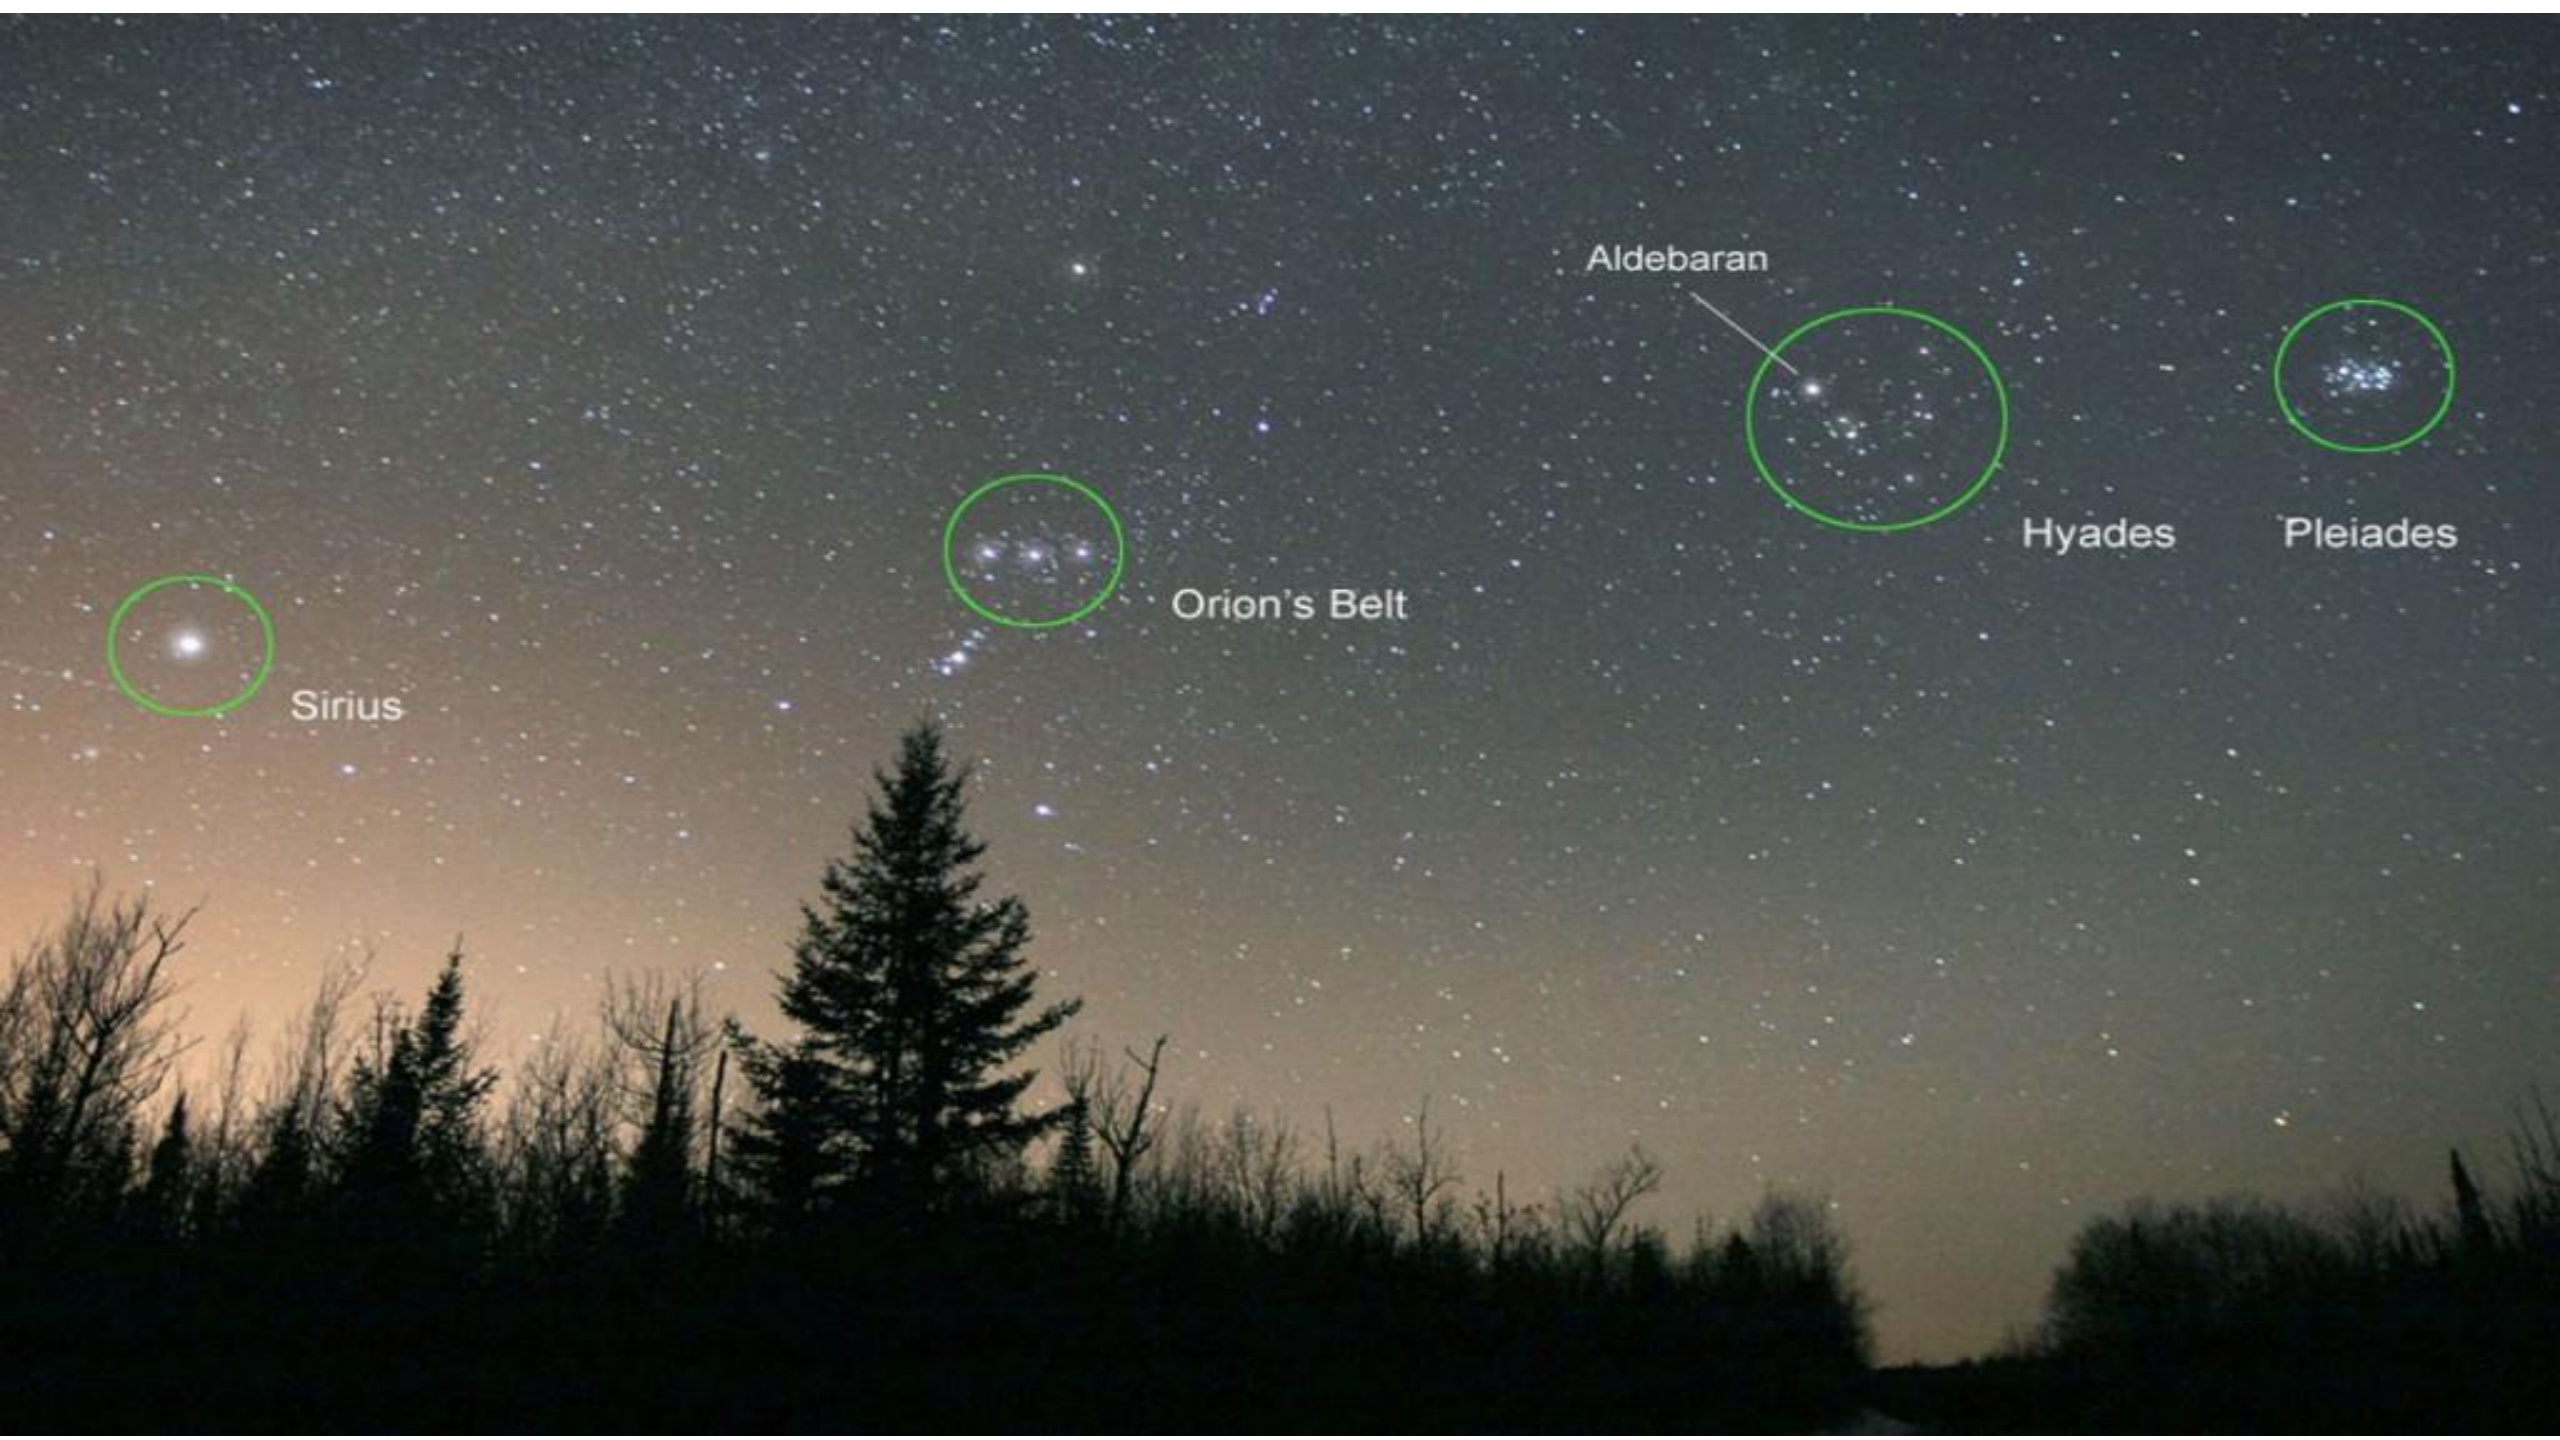

A photograph of a spiral galaxy, likely the Andromeda Galaxy, showing its characteristic spiral arms and a bright central core. A white scale bar is overlaid on the image, indicating a distance of 100,000 light years. The text "100,000 LIGHT YEARS +" is written in white, bold, sans-serif font along the scale bar.

100,000 LIGHT YEARS +

Sirius

Orion's Belt

Aldebaran

Hyades

Pleiades